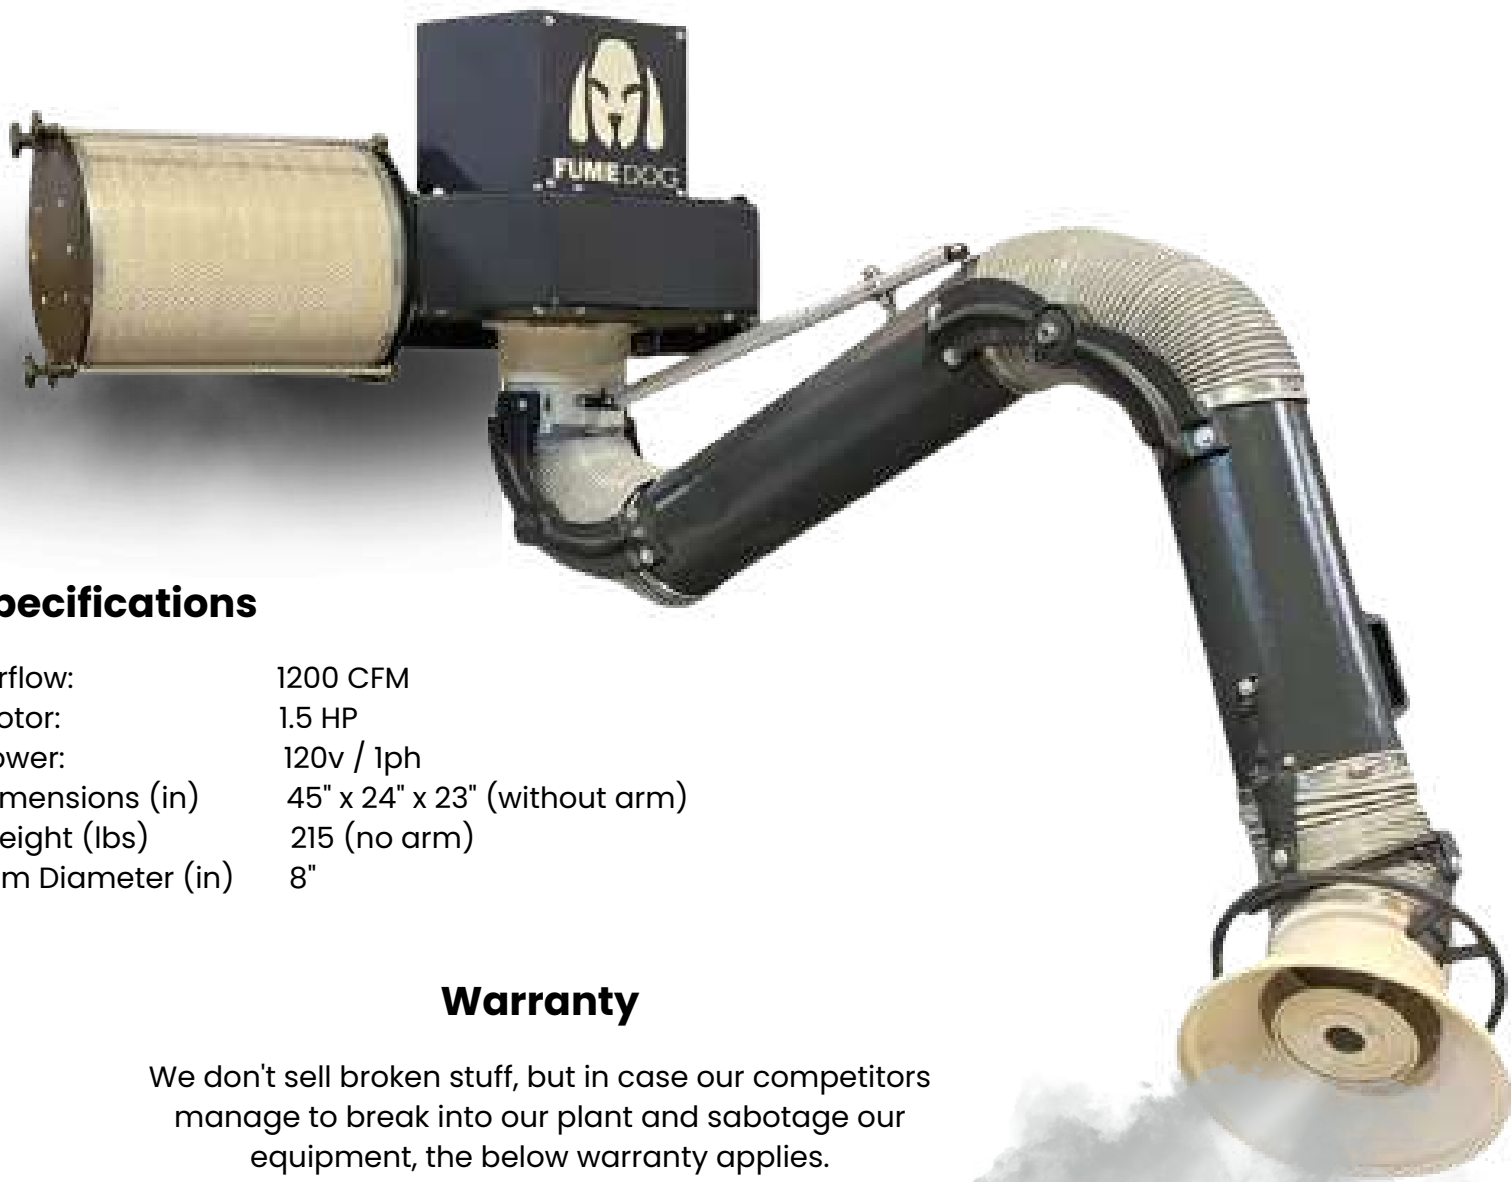

## Fume Dog - Wall Mount Weld Fume Extractor with Filter (Bulldog-FILT)

Shipping calculated at checkout.

In Stock. Ships Today!

- Ships From Georgia
  - See our [manufacturing team](#)
- 1,200 CFM Wall-Mounted Welding Fume Extraction System
- Includes Fume Arm
  - Internal damper for airflow control.
- Comes in filtered or exhaust ([click here](#) for exhaust only version)
- On/Off Switch Included
- Filter can be moved to left or right side.
- Integrated wall mount bracket
  - Optional 8' foot floor mounted stand, (select option from drop down above)
- Designed for 1-2 Shifts a day, Stick, MIG, or TIG welding.

## Plain English Description:

- A 1,200 CFM wall-mounted welding fume extraction system.
- Fume Arm included
- External joints for easy adjustment
- Integrated wall mount bracket
- Available in exhaust or filtered
- Exhaust or filter can come out of left or right side
- Replacement filters are standard size so we can't force you to pay a ludicrous mark up for a filter you can only get from us.
- Steel construction, not plastic.

## Specifications

- Airflow: 1200 CFM
- Motor: 1.5 HP
- Power: 120v / 1ph
- Dimensions (in) 45" x 24" x 23" (without arm)
- Weight (lbs) 215 (no arm)
- Arm Diameter (in) 8"